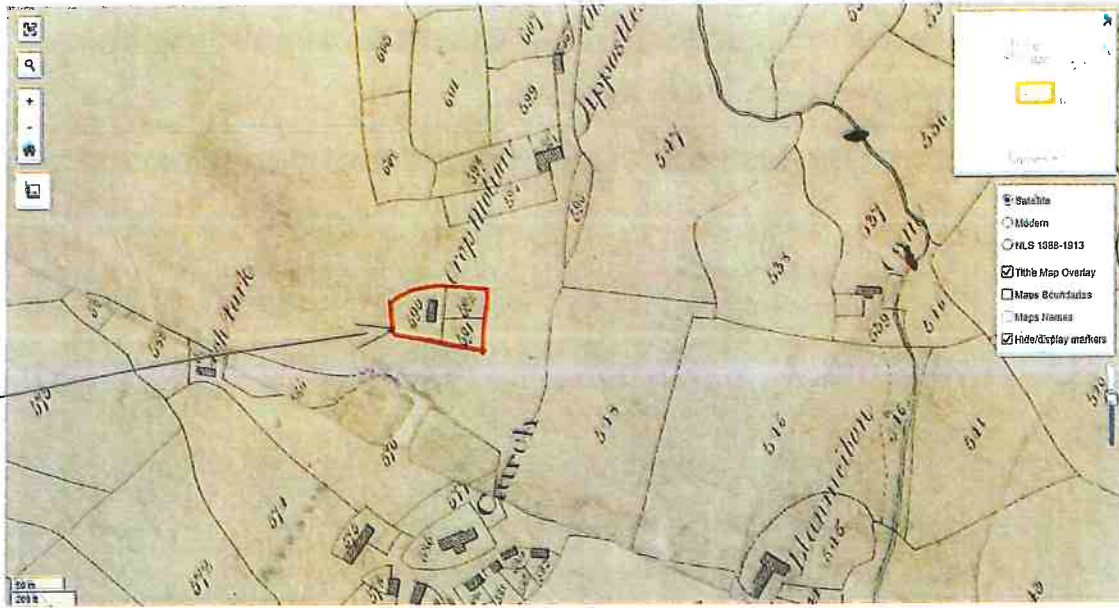

(2)

501849
6672

(3)

501849
6672

(4)

View Rednorshire XXXIII.NW

National Library of Scotland
Rednorshire XXXIII.NW (includes: Bryn Gwyn; Coffa; Glasgwm; Rhiwlan.)
Surveyed: 1887
Published: 1888

Maps home > OS Six-inch England and Wales, 1842-1962

Help Print PDF Link to this view Hold (Alt) and (Shift) keys, and select (drag cursor) to rotate. Show this page Privacy Copyright Site map Contact About

501849 6672

(5)

View Rednorshire XXXIII.NW

National Library of Scotland
Rednorshire XXXIII.NW (includes: Bryn Gwyn; Coffa; Glasgwm; Rhiwlan.)
Surveyed: 1887
Published: 1888

Maps home > OS Six-inch England and Wales, 1842-1962

Help Print PDF Link to this view Hold (Alt) and (Shift) keys, and select (drag cursor) to rotate. Show this page Privacy Copyright Site map Contact About